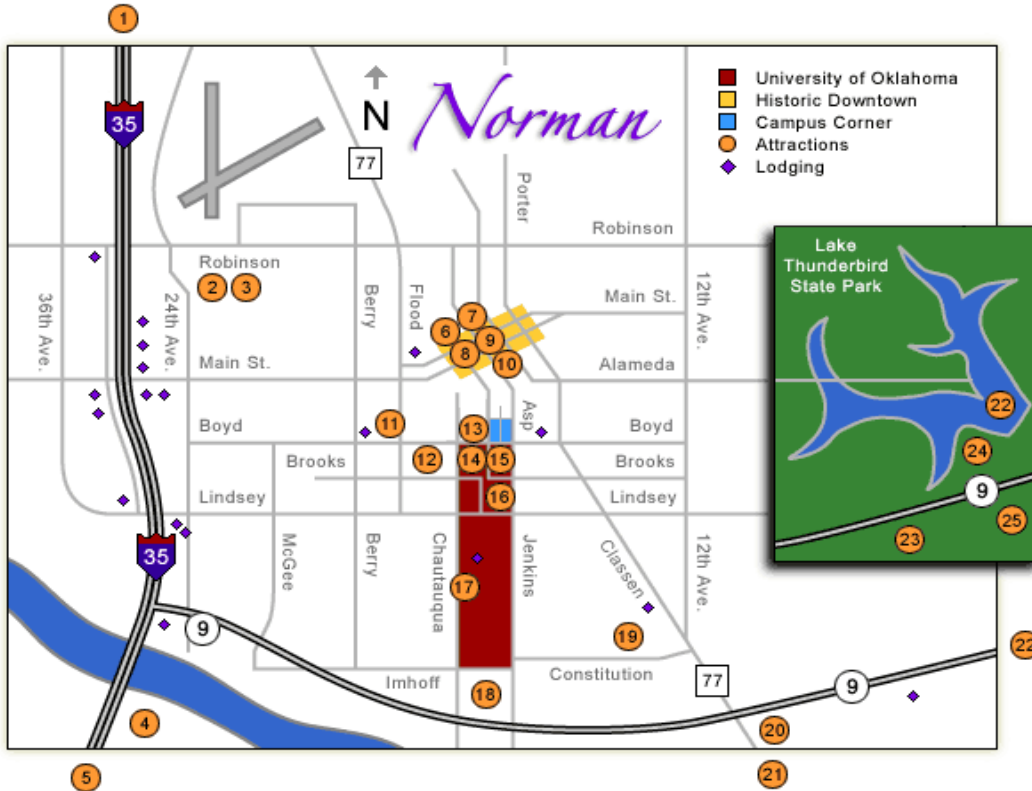

# Maps

## Oklahoma City Map

## Norman, Oklahoma Map

### From Interstate 35

Once you enter Norman, take Lindsey Street exit, East. Follow Lindsey Street east approximately 1.8 miles to Asp Avenue. Turn right (south) on Asp Avenue and proceed south to dormitories (large 12-story buildings).