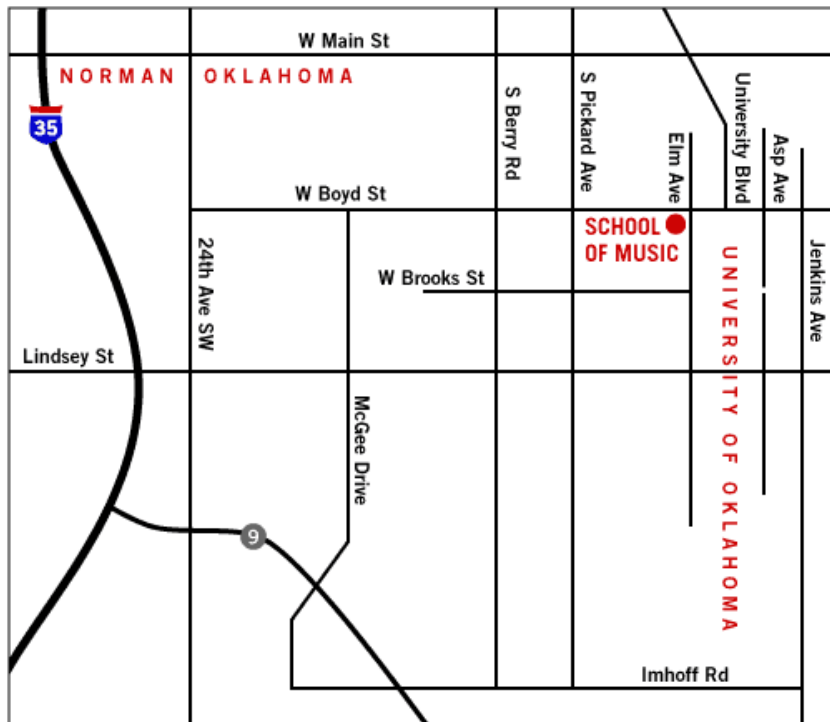

## Oklahoma City Map

## Norman, Oklahoma Map

### From Interstate 35

Once you enter Norman, take Lindsey Street exit, East. Follow Lindsey Street east approximately 1.8 miles to Asp Avenue. Turn right (south) on Asp Avenue and proceed south to dormitories (large 12-story buildings).

### OU School of Music Street Map